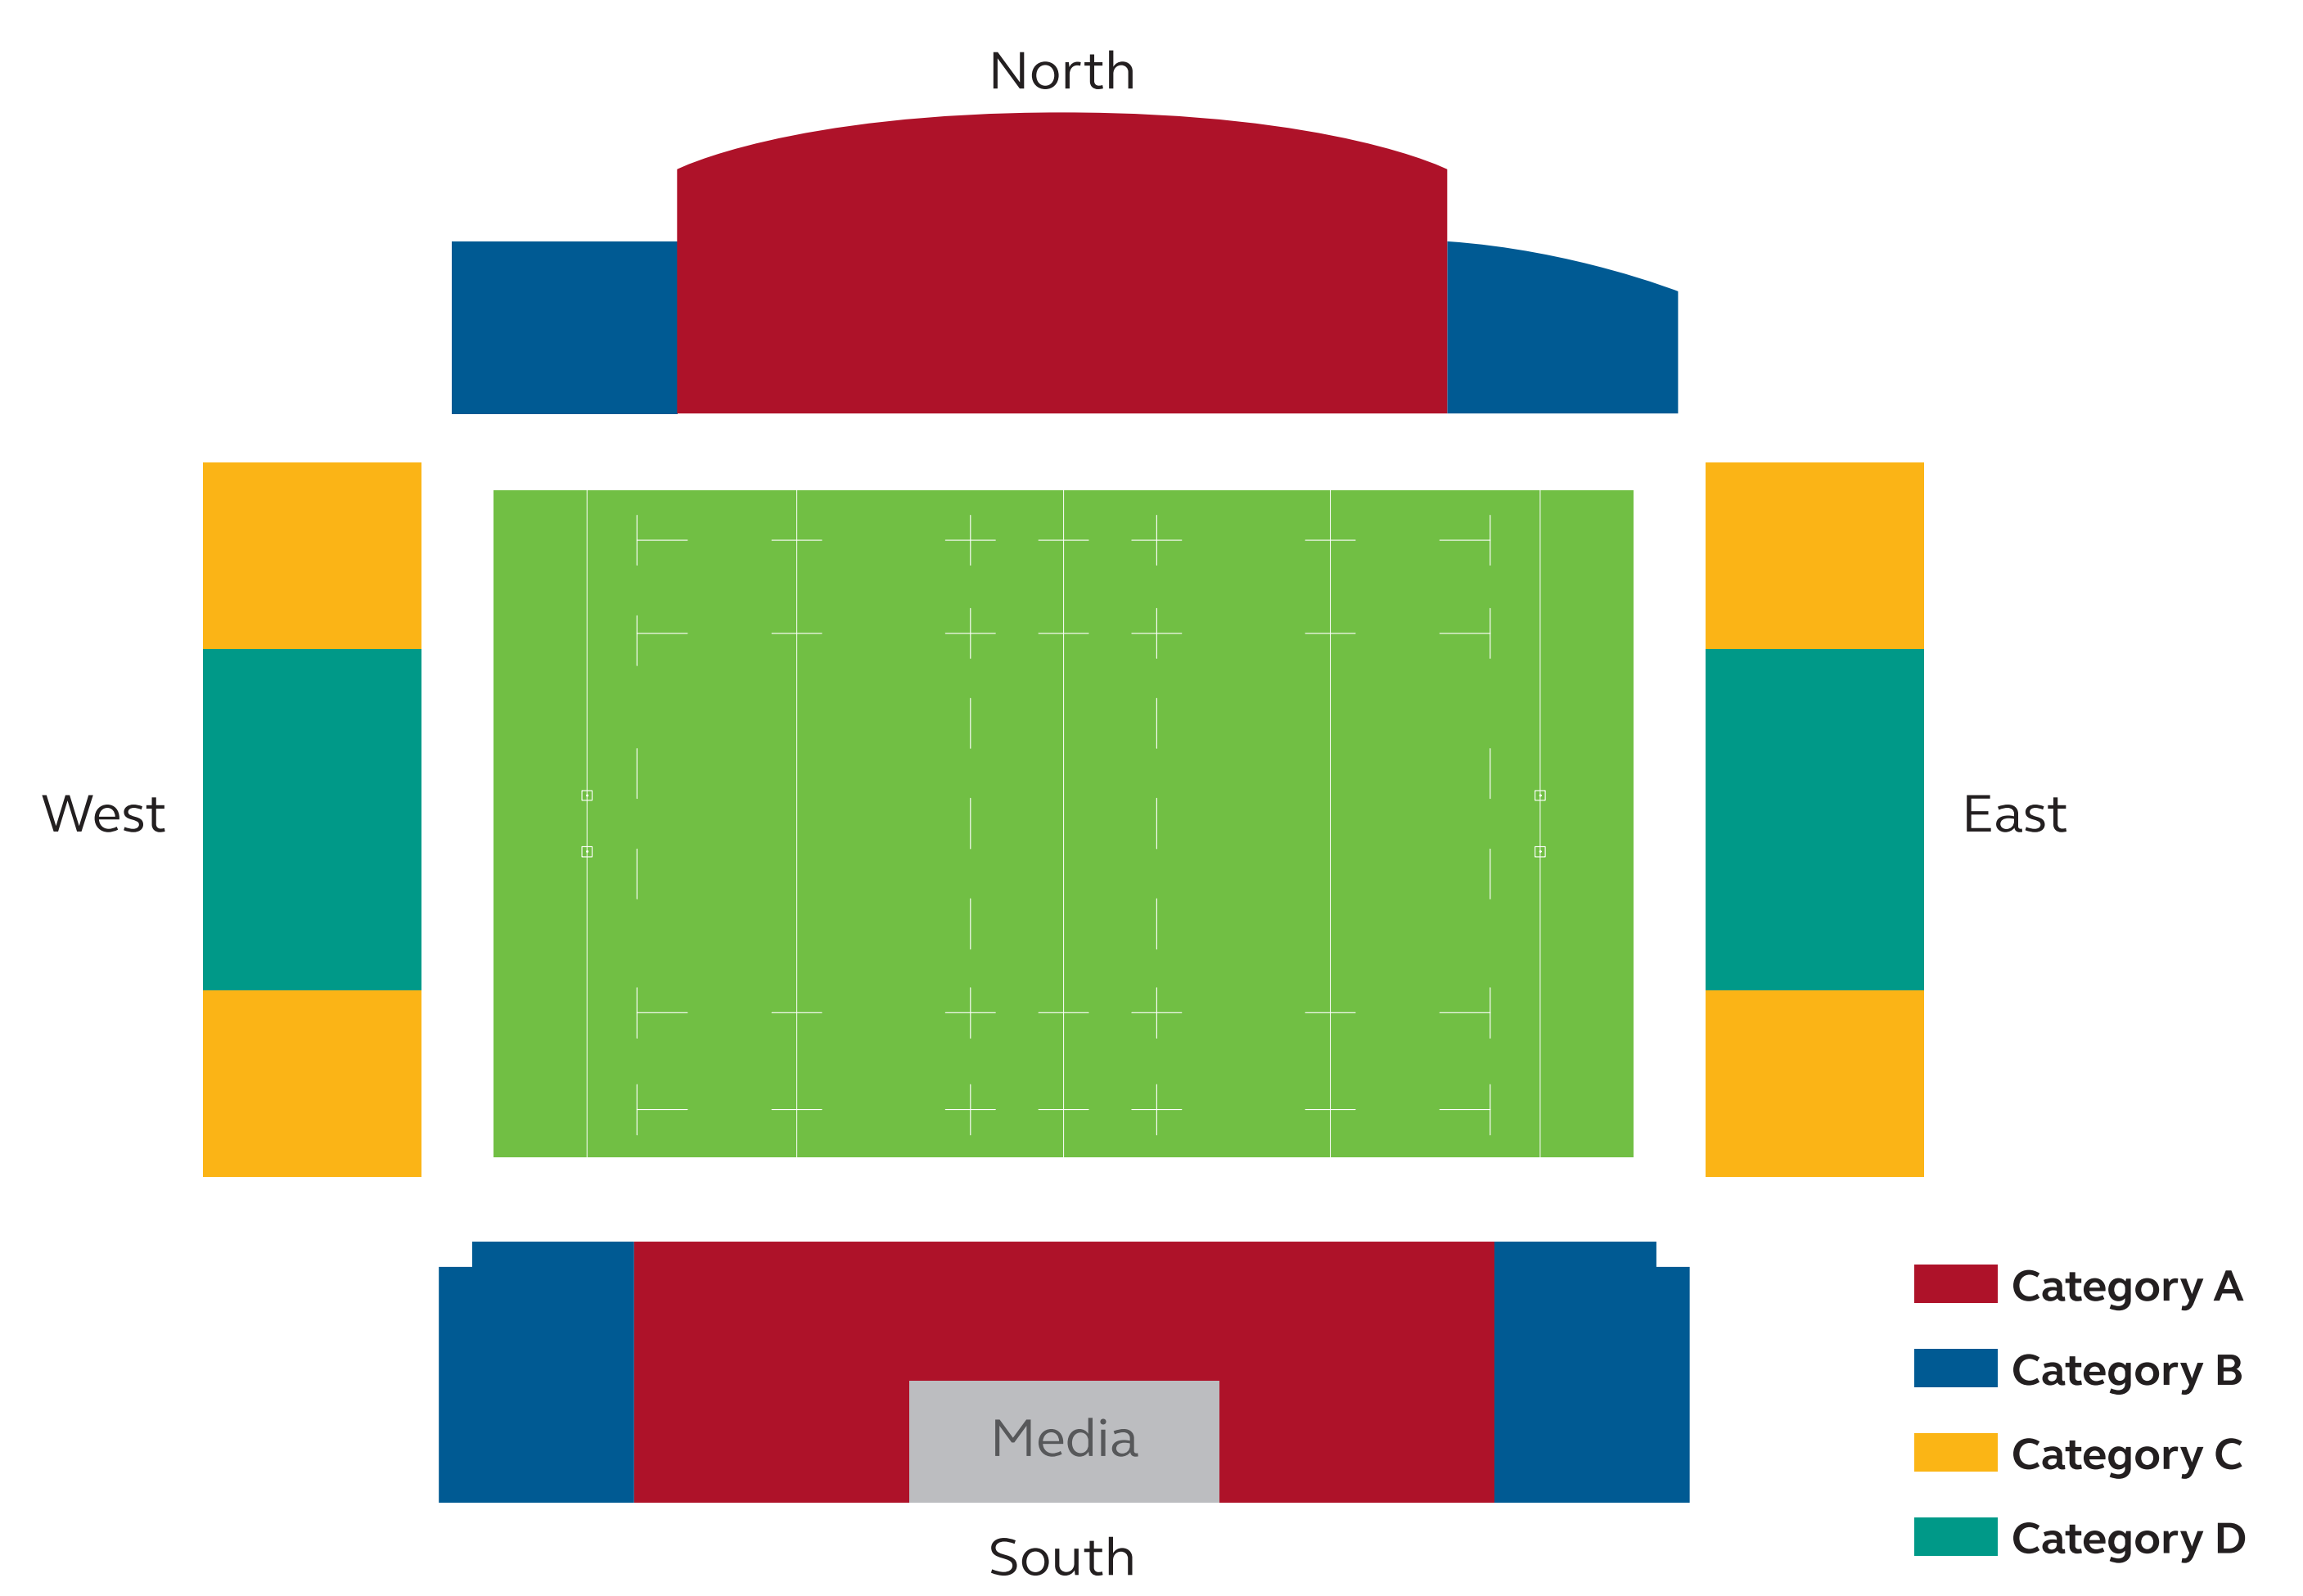

Sapporo Dome

Kamaishi Recovery Memorial Stadium

Kumagaya Rugby Stadium

Tokyo Stadium

International Stadium Yokohama

Shizuoka Stadium Ecopa

City of Toyota Stadium

Hanazono Rugby Stadium

Kobe Misaki Stadium

Fukuoka Hakatanomori Stadium

Kumamoto Stadium

Oita Stadium