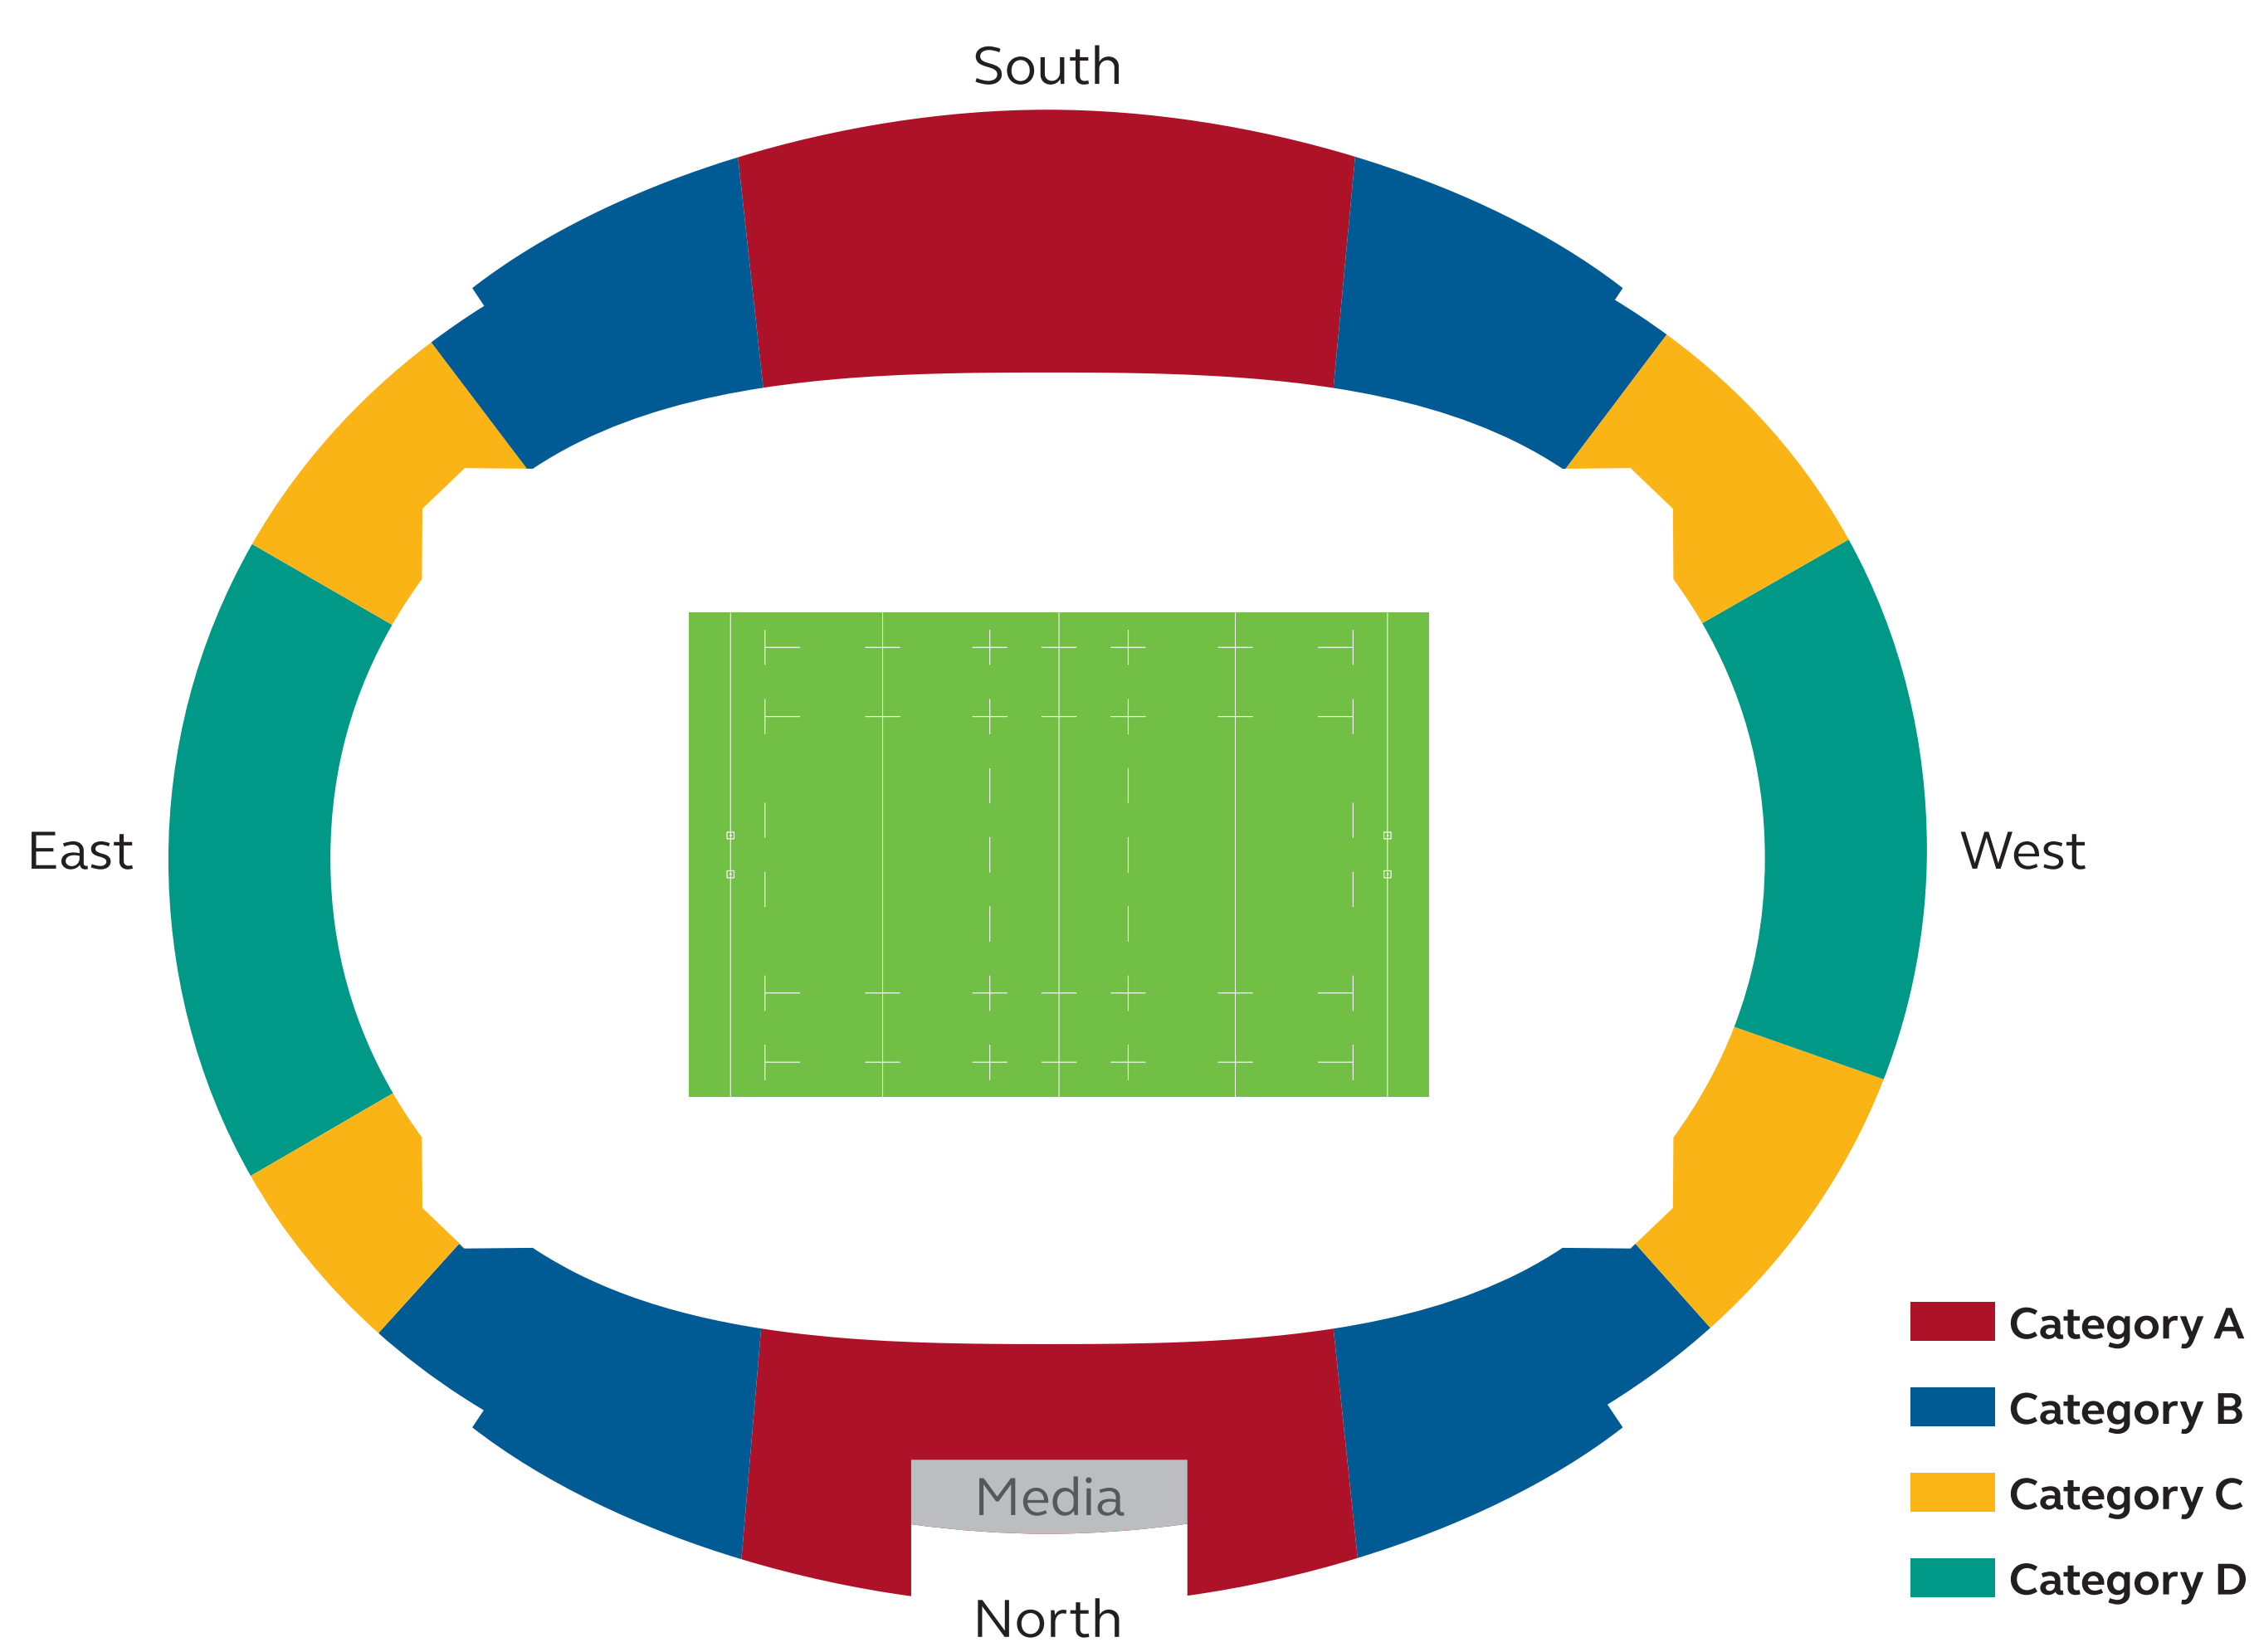

Sapporo Dome

Kamaishi Recovery Memorial Stadium

Kumagaya Rugby Stadium

Tokyo Stadium

International Stadium Yokohama

Shizuoka Stadium Ecopa

City of Toyota Stadium

Hanazono Rugby Stadium

Kobe Misaki Stadium

Fukuoka Hakatanomori Stadium

Kumamoto Stadium

Oita Stadium