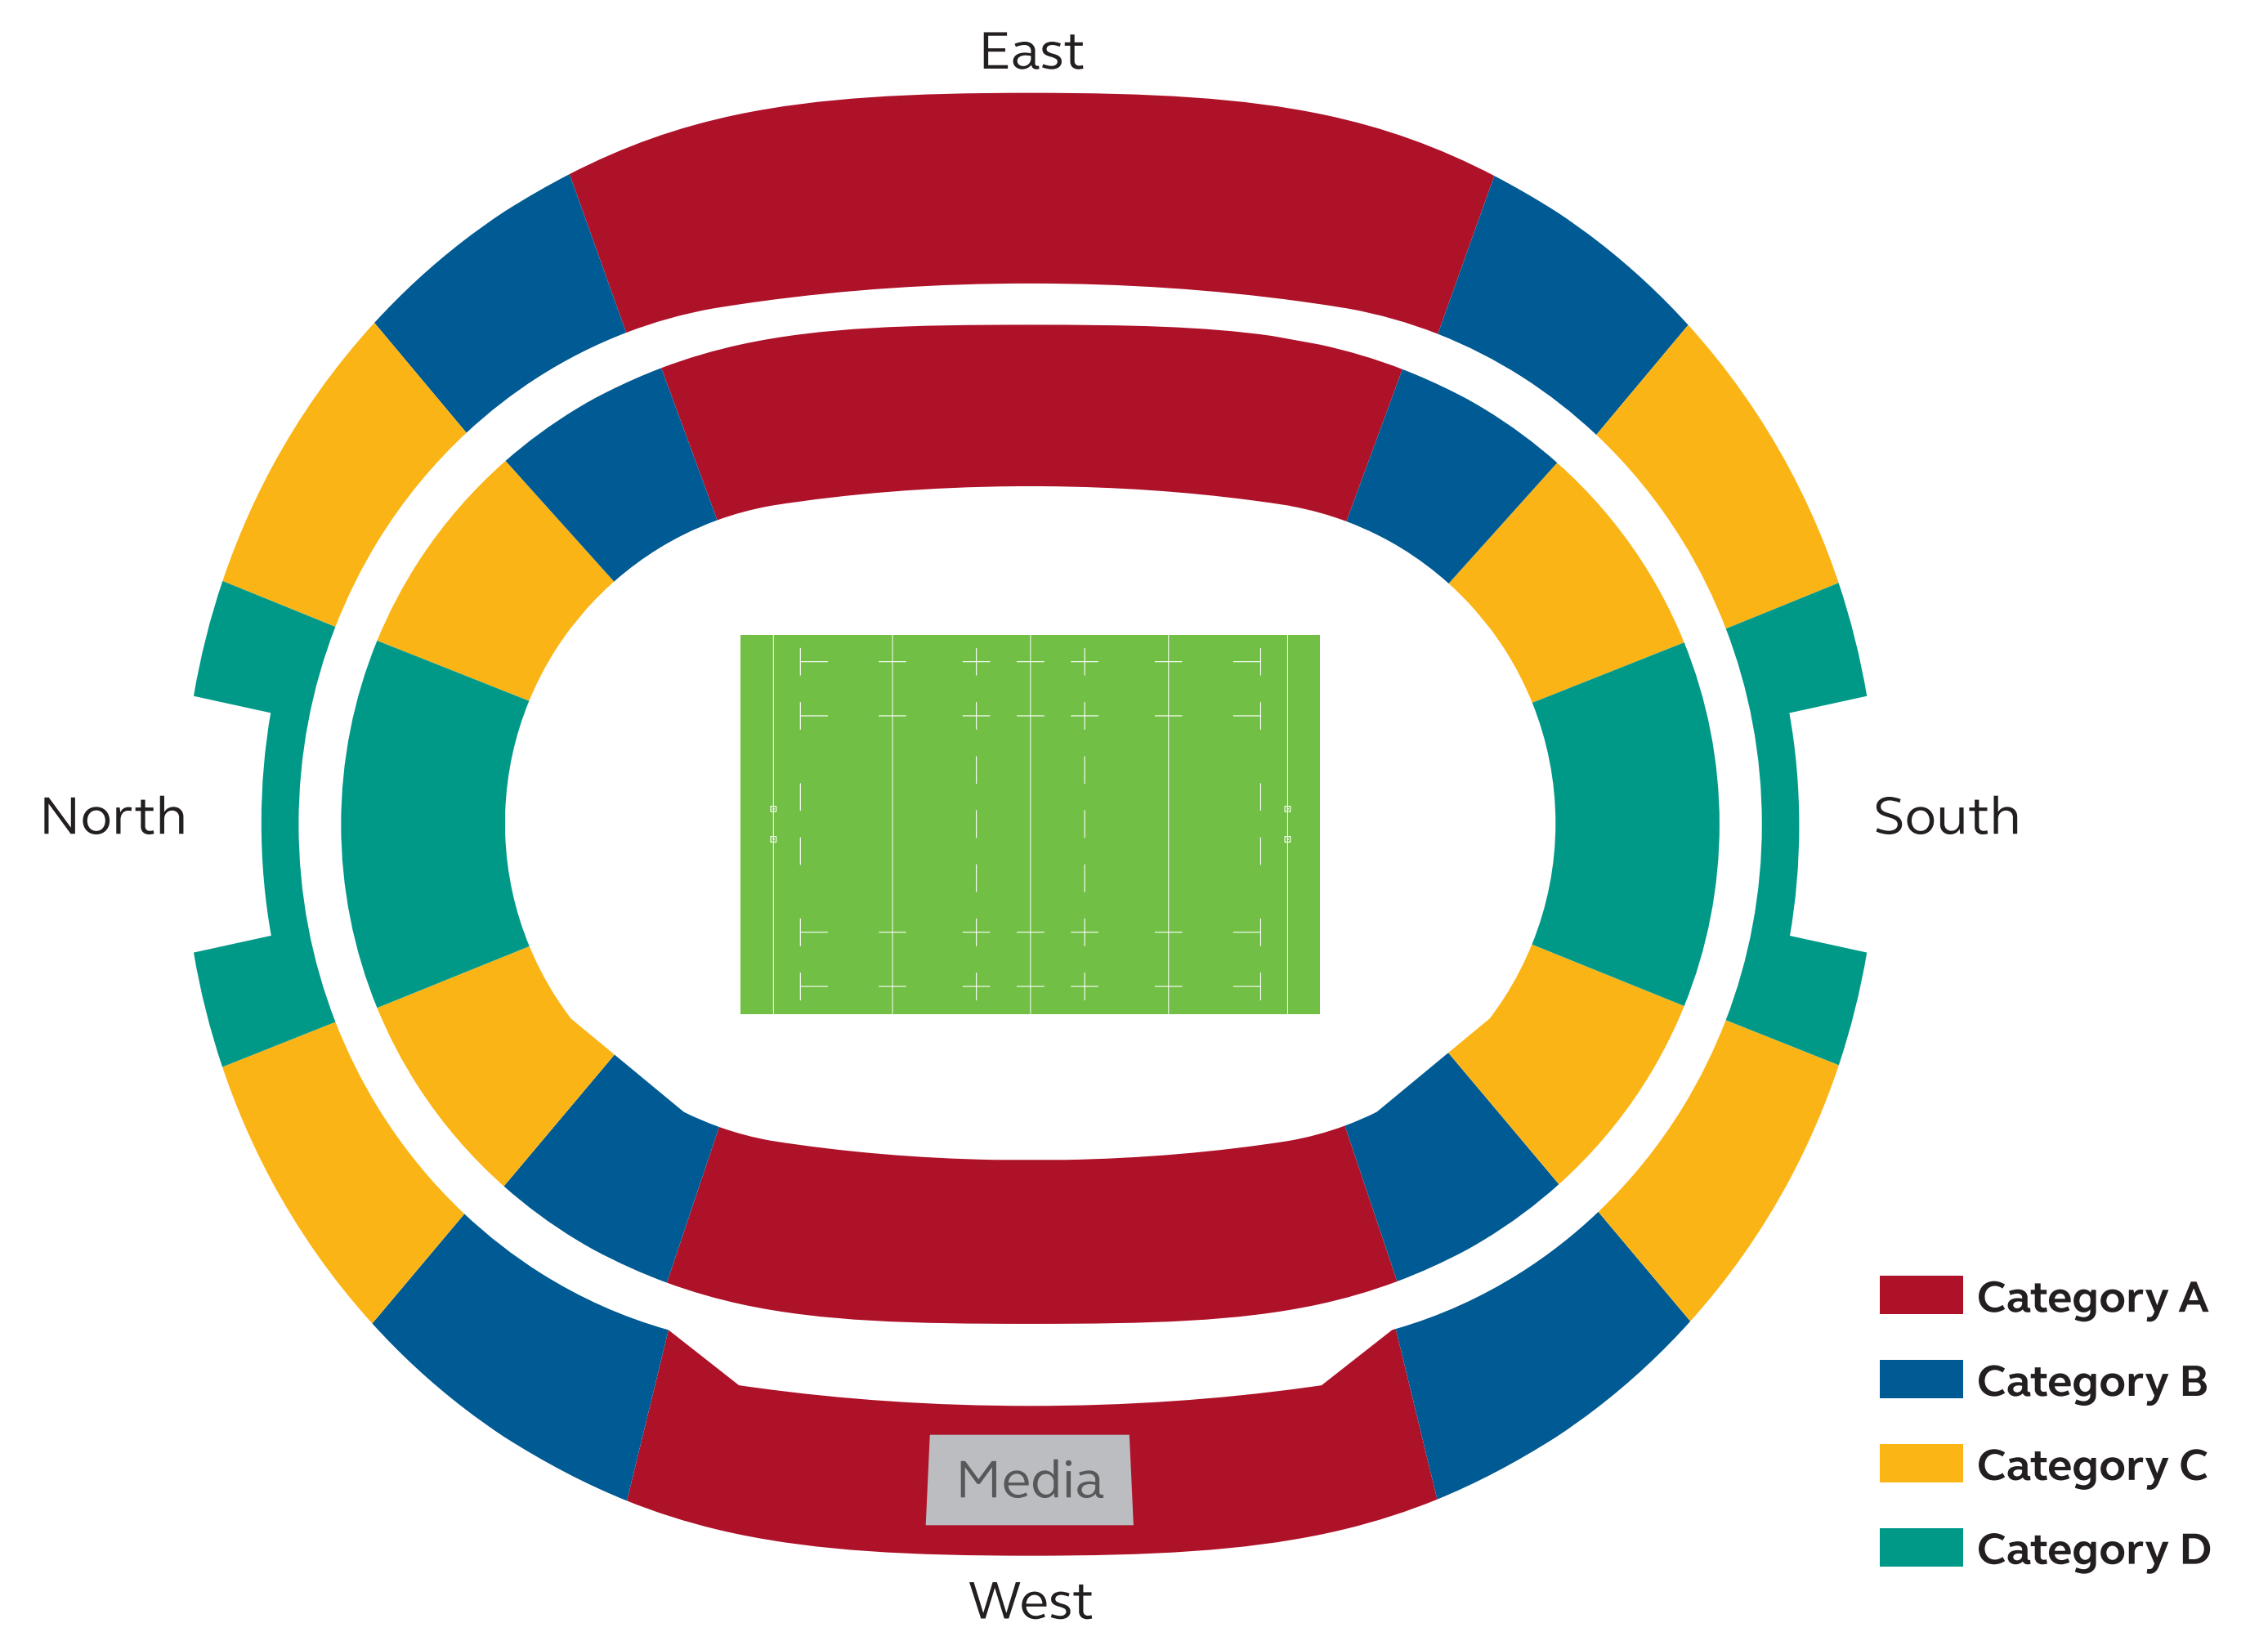

Sapporo Dome

Kamaishi Recovery Memorial Stadium

Kumagaya Rugby Stadium

Tokyo Stadium

International Stadium Yokohama

Shizuoka Stadium Ecopa

City of Toyota Stadium

Hanazono Rugby Stadium

Kobe Misaki Stadium

Fukuoka Hakatanomori Stadium

Kumamoto Stadium

Oita Stadium