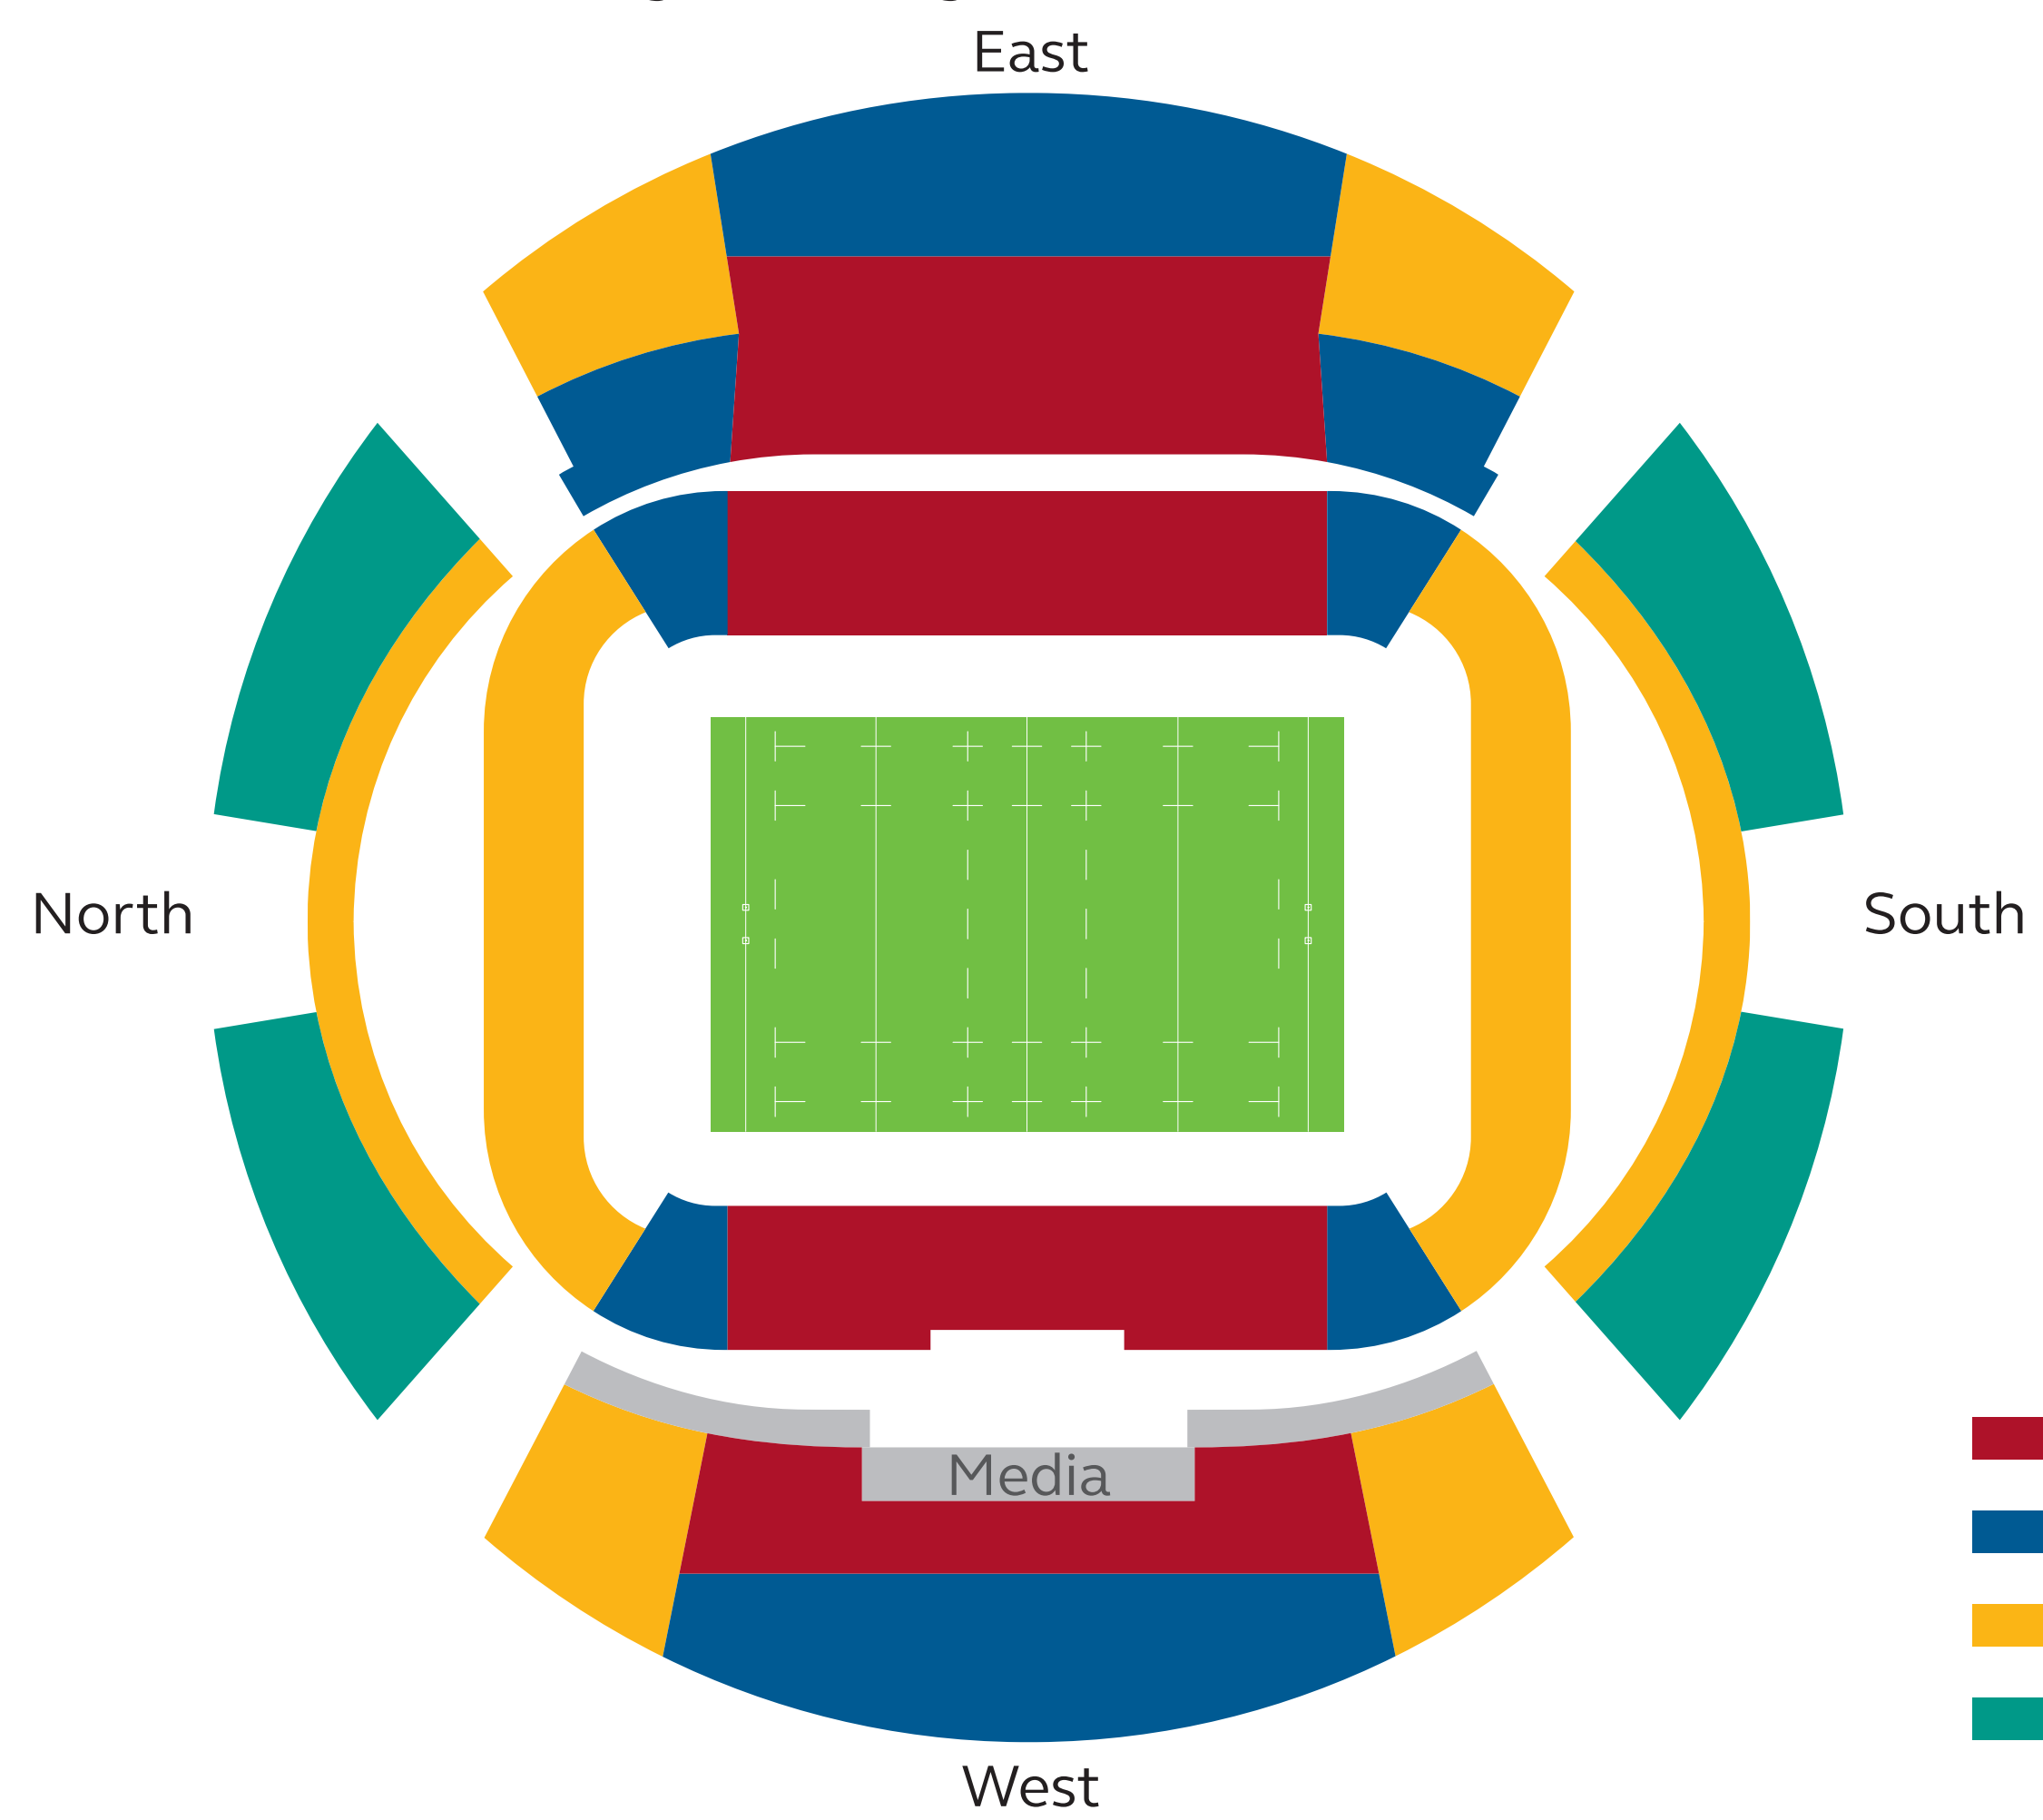

Sapporo Dome

Kamaishi Recovery Memorial Stadium

Kumagaya Rugby Stadium

Tokyo Stadium

International Stadium Yokohama

Shizuoka Stadium Ecopa

City of Toyota Stadium

Hanazono Rugby Stadium

Kobe Misaki Stadium

Fukuoka Hakatanomori Stadium

Kumamoto Stadium

Oita Stadium