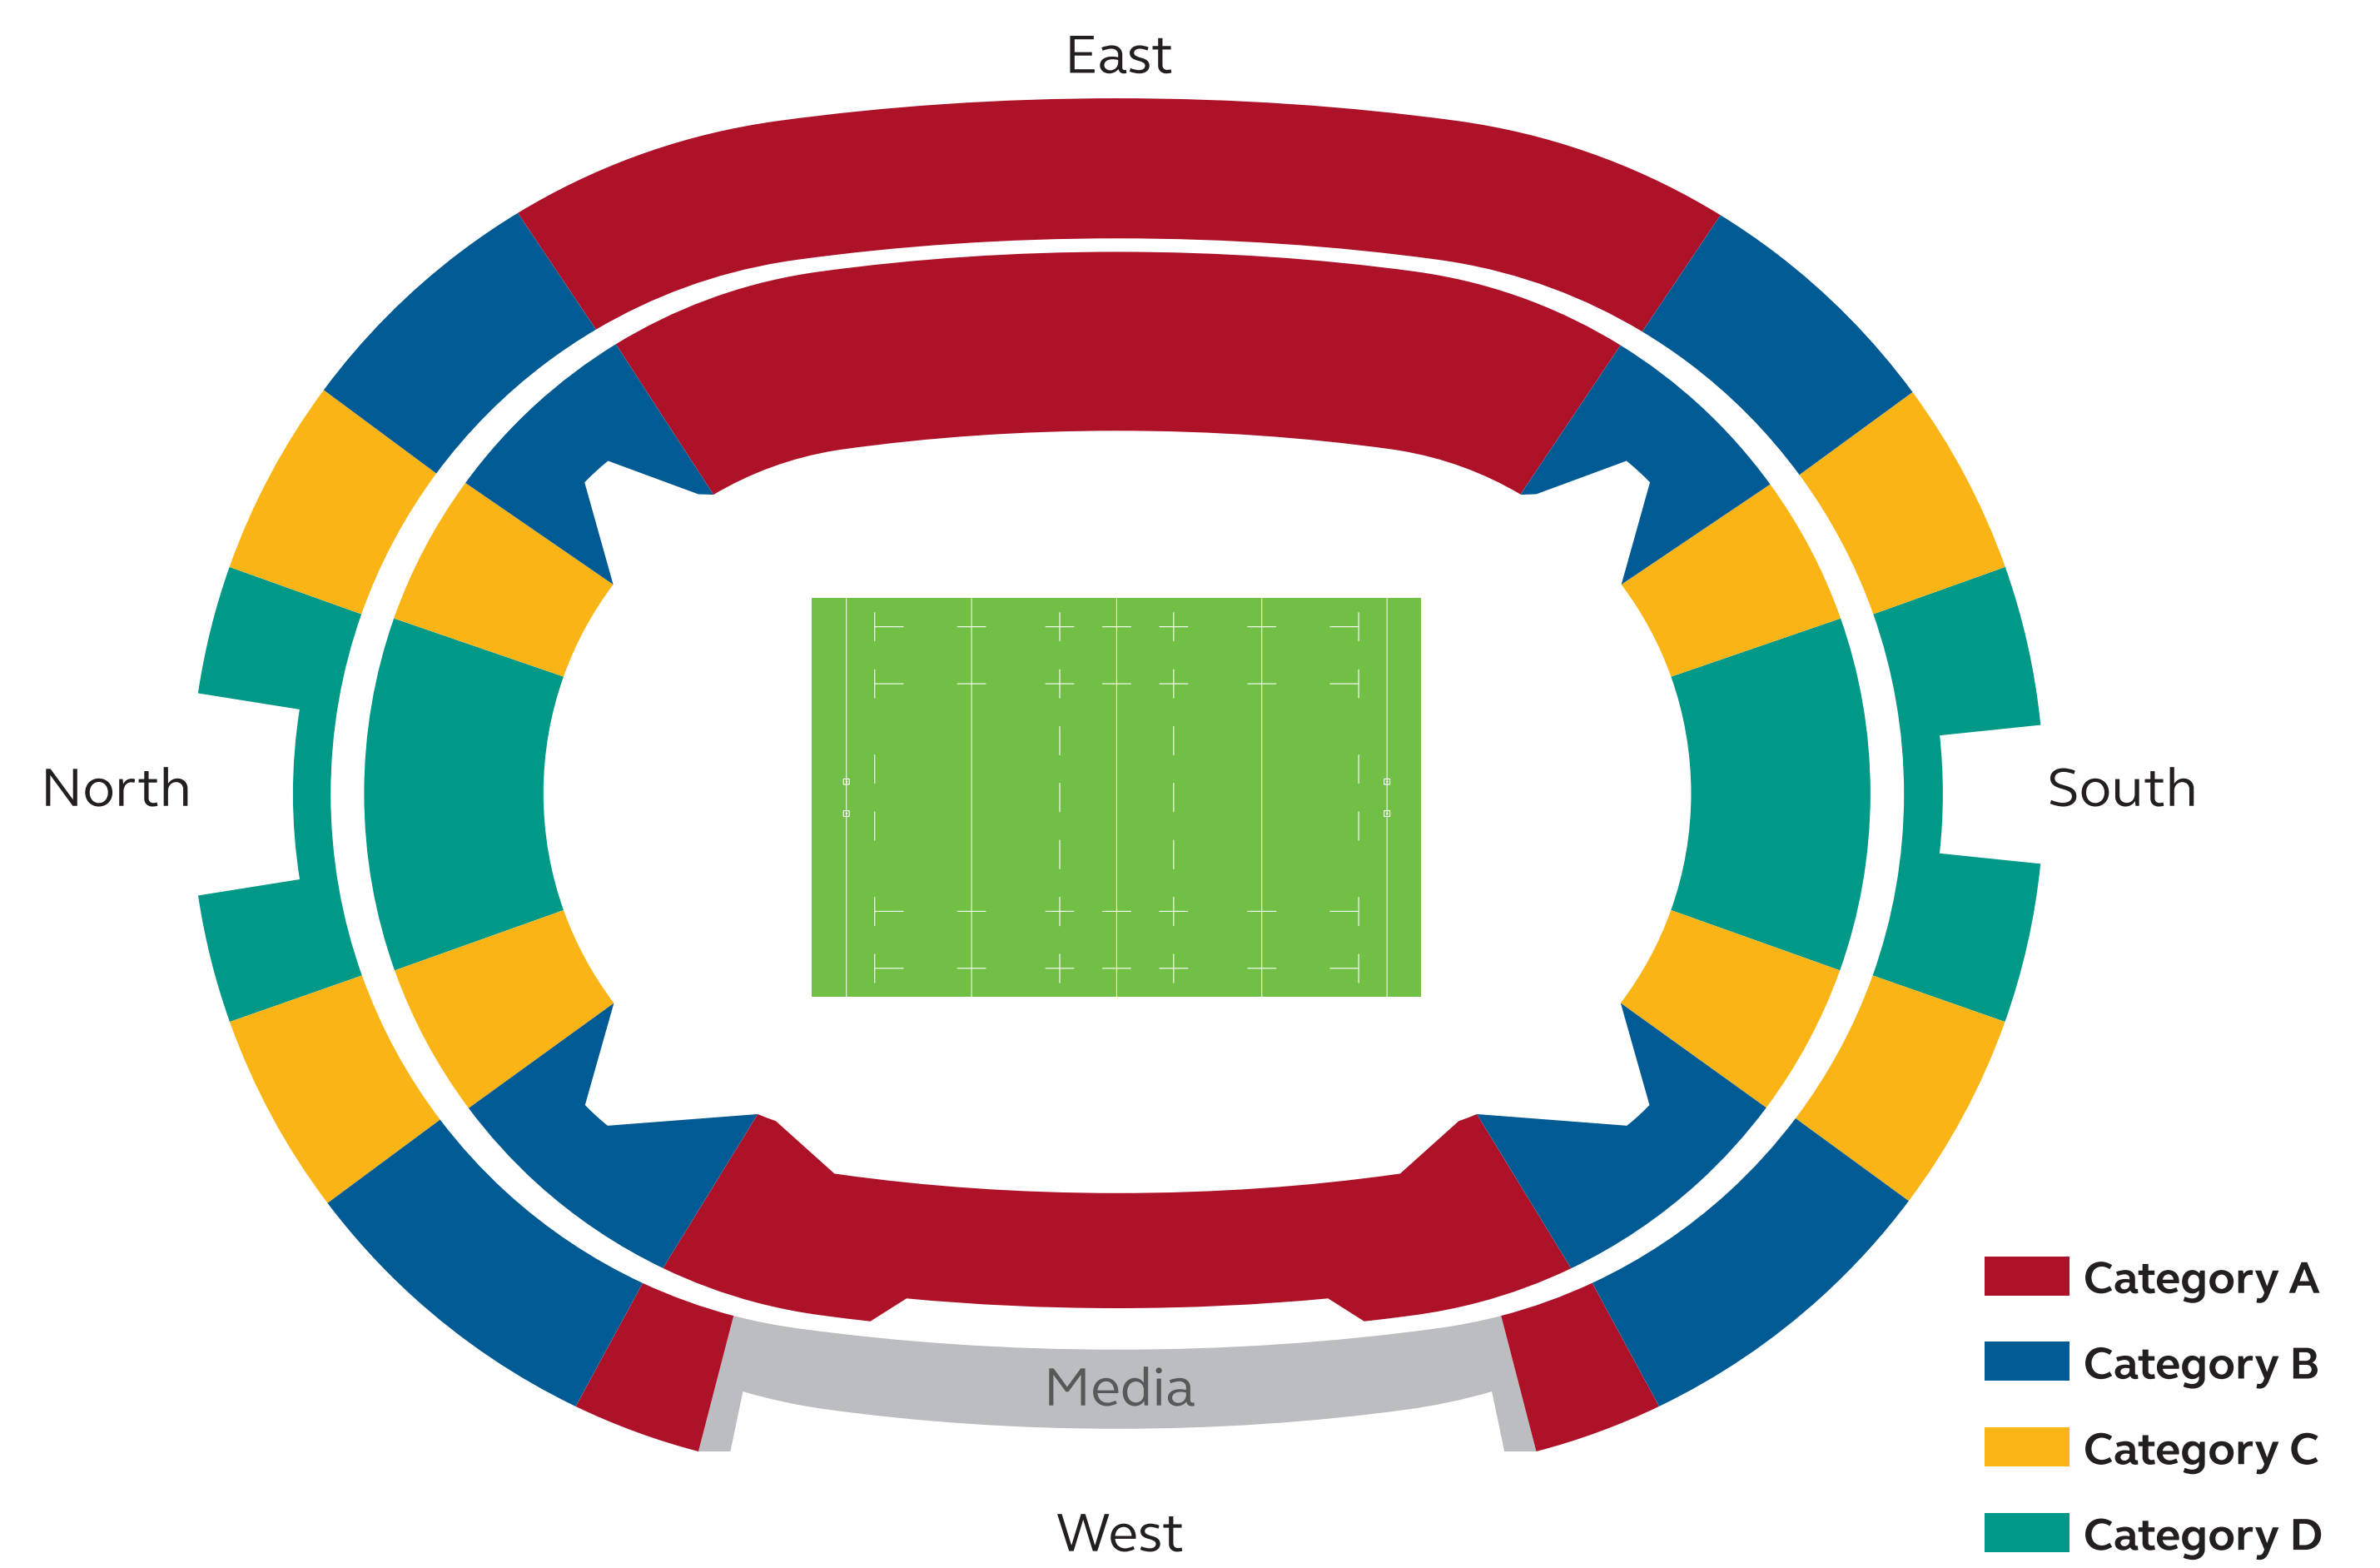

Sapporo Dome

Kamaishi Recovery Memorial Stadium

Kumagaya Rugby Stadium

Tokyo Stadium

International Stadium Yokohama

Shizuoka Stadium Ecopa

City of Toyota Stadium

Hanazono Rugby Stadium

Kobe Misaki Stadium

Fukuoka Hakatanomori Stadium

Kumamoto Stadium

Oita Stadium