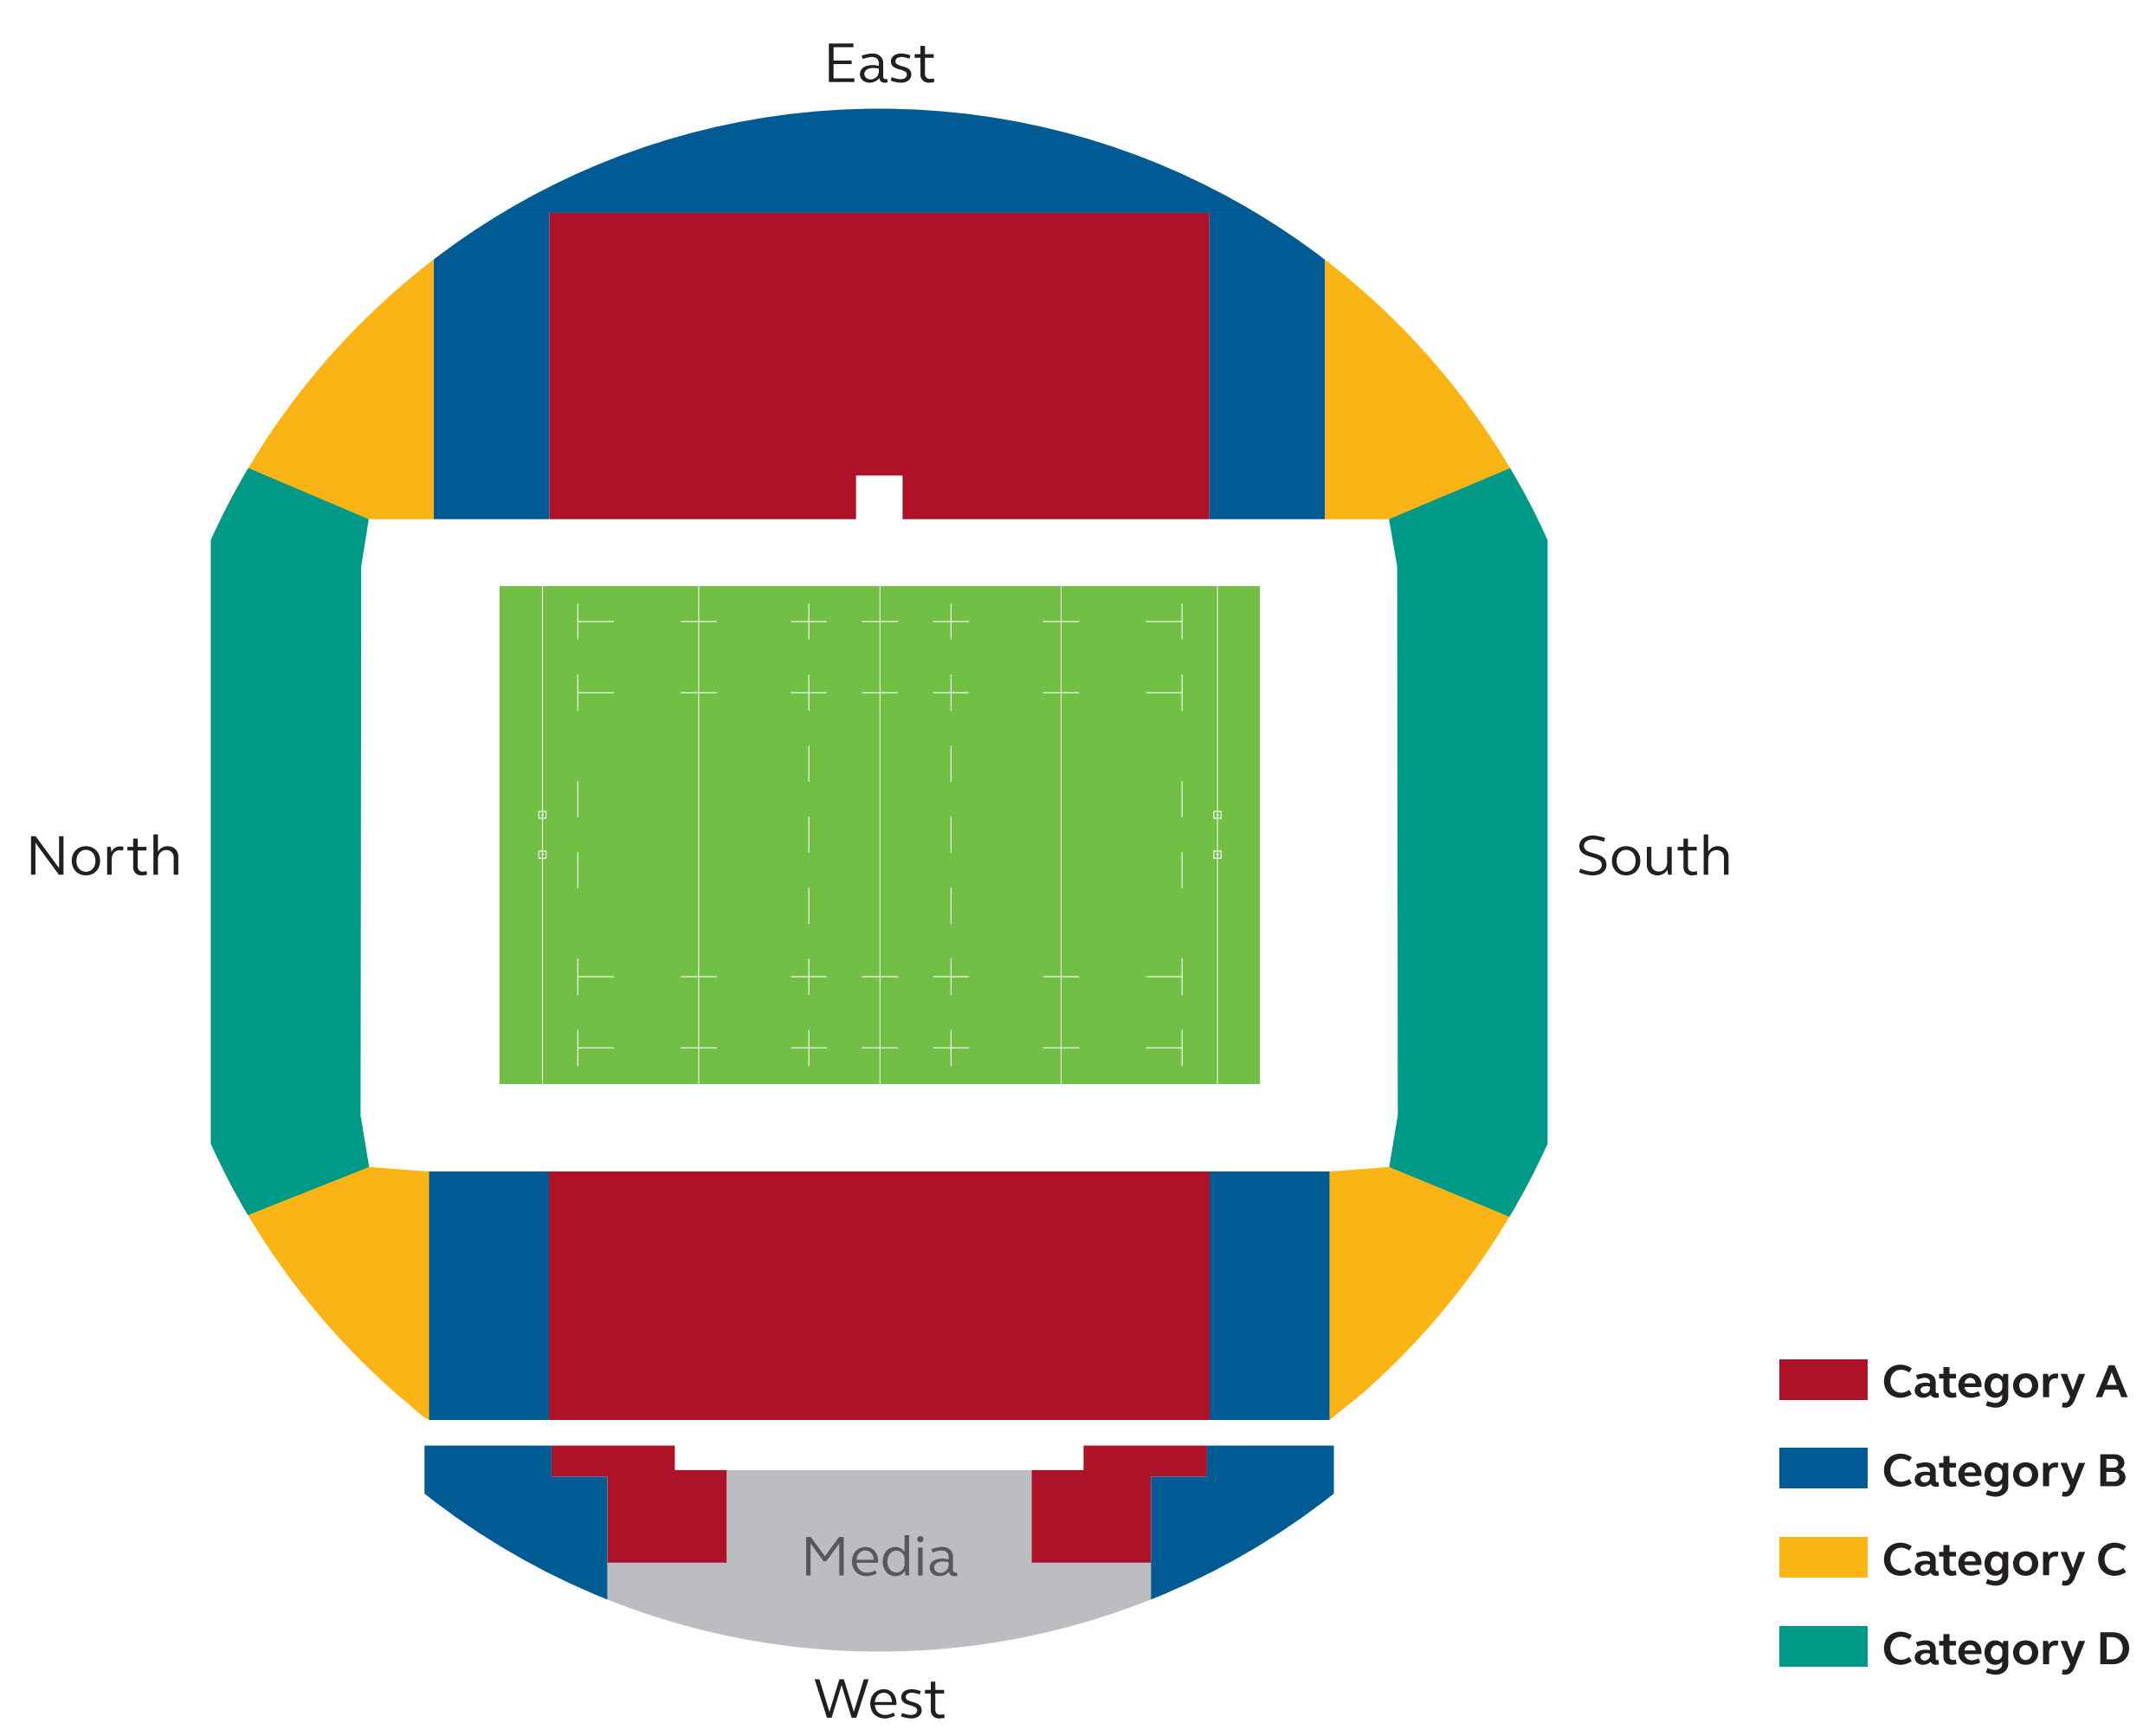

Sapporo Dome

Kamaishi Recovery Memorial Stadium

Kumagaya Rugby Stadium

Tokyo Stadium

International Stadium Yokohama

Shizuoka Stadium Ecopa

City of Toyota Stadium

Hanazono Rugby Stadium

Kobe Misaki Stadium

Fukuoka Hakatanomori Stadium

Kumamoto Stadium

Oita Stadium